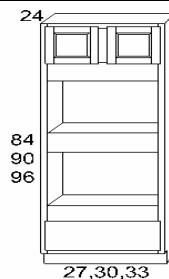

BASE CABINETS

Base Cabinet
1 Drawer, 1 Door, 1 Shelf

B09 B21 B33
B12 B24 B36
B15 B27 B39
B18 B30 B42

***Base cabinets start from 24" will b 2 doors and 1 drawer

Drawer Bases-Three Drawer

DB12-3 DB24-3
DB15-3 DB30-3
DB18-3
DB21-3

Sink Base

SB33
SB36
SB42

Base Lazy Susan
BLS33 BLS36

Base Blind Corner L/R
BBC42-45

Base End shelf
BES09

Spice Rack
SP09

HIGH CABINETS

Pantry Cabinet

PC1884 PC2484 PC3084
PC1890 PC2490 PC3090
PC1896 PC2496 PC3096

Oven Cabinet

OC3184
OC3190
OC3196

Please note: Pantry comes in two pieces with top of 30"H, 36" and 42"H
Bottom : 54"H

Accessories

CROWN MOLDING 1 3/4	CM 1 3/4	TOE KICK 8"	TK8	ROLL-OUT-TRAY - ROT18
CROWN MOLDING 2 1/2	CM 2 1/2	SCRIBE MOLDING 8"	SM8	ROLL-OUT-TRAY - ROT21
CROWN MOLDING -Dentil- 3 1/2	DCM 3 1/2	OUTSIDE CORNER MOLDING	OCM8	ROLL-OUT-TRAY - ROT24
CROWN MOLDING - Rope- 3 1/2	RDCM3 1/2	LIGHT RAIL MOLDING 8"	LM8	ROLL-OUT-TRAY - ROT30
BASE FILLER 3"	BF3	REFRIDGERATOR PANEL	PNL24x96x1/2	ROLL-OUT-TRAY - ROT33
BASE FILLER 6"	BF6	DISHWASHER PANEL-3"return	DWPNL	ROLL-OUT-TRAY - ROT36
WALL FILLER	WF342	ISLAND SKIN PANEL	PNL36x96	
WALL FILLER	WF642	PANEL 48" X 96" X 1/2"	PNL4896	Glass Door-
TALL FILLER 3" x 96"	TF 3			WDC2430, 2436 & 2442
		BASE PANEL DOOR	BED24	W1530, 36 & 42
		WALL PANEL DOOR	WED30	W3030, 36 & 452
		WALL PANEL DOOR	WED36	W3620, 36 & 42
		WALL PANEL DOOR	WED42	

**Pantry and Oven Cabinets come in 24"D

**Contact us if you require any specifications that are not listed above.