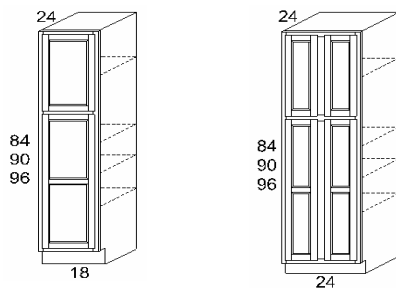

BASE CABINETS

Base Cabinet
1 Drawer, 1 Door, 1 Shelf

B09 B21 B33
B12 B24 B36
B15 B27 B39
B18 B30 B42

***Base cabinets start from 24" will b 2 doors and 1 drawer

Drawer Bases-Three Drawer

DB12-3 DB24-3
DB15-3 DB30-3
DB18-3
DB21-3

Sink Base

SB33
SB36
SB42

Base Lazy Susan
BLS33 BLS36

Base Blind Corner L/R
BBC42-45

Base End shelf
BES09

Spice Rack
SP09

HIGH CABINETS

Pantry Cabinet

PC1884 PC2484 PC3084
PC1890 PC2490 PC3090
PC1896 PC2496 PC3096

Oven Cabinet

OC3184
OC3190
OC3196

Please note: Pantry comes in two pieces with top of 30"H, 36" and 42"H
Bottom : 54"H

Accessories

CROWN MOLDING 1 3/4	CM 1 3/4	TOE KICK 8"	TK8	ROLL-OUT-TRAY - ROT18
CROWN MOLDING 2 1/2	CM 2 1/2	SCRIBE MOLDING 8"	SM8	ROLL-OUT-TRAY - ROT21
CROWN MOLDING -Dentil- 3 1/2	DCM 3 1/2	OUTSIDE CORNER MOLDING	OCM8	ROLL-OUT-TRAY - ROT24
CROWN MOLDING - Rope- 3 1/2	RDCM3 1/2	LIGHT RAIL MOLDING 8"	LM8	ROLL-OUT-TRAY - ROT30
BASE FILLER 3"	BF3	REFRIDGERATOR PANEL	PNL24x96x1/2	ROLL-OUT-TRAY - ROT33
BASE FILLER 6"	BF6	DISHWASHER PANEL-3"return	DWPNL	ROLL-OUT-TRAY - ROT36
WALL FILLER	WF342	ISLAND SKIN PANEL	PNL36x96	
WALL FILLER	WF642	PANEL 48" X 96" X 1/2"	PNL4896	Glass Door-
TALL FILLER 3" x 96"	TF 3			WDC2430, 2436 & 2442
		BASE PANEL DOOR	BED24	W1530, 36 & 42
		WALL PANEL DOOR	WED30	W3030, 36 & 452
		WALL PANEL DOOR	WED36	W3620, 36 & 42
		WALL PANEL DOOR	WED42	

**Pantry and Oven Cabinets come in 24"D

**Contact us if you require any specifications that are not listed above.