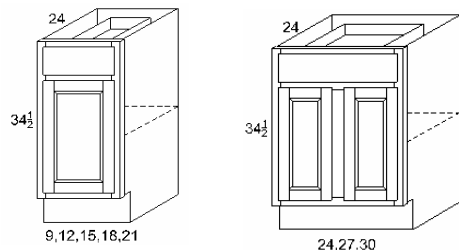

West Coast Granite & Kitchen Inc

1504 S Grand Ave, Santa Ana, CA 92705

Tel: 714-838-8938, Cell 714-496-6813, Fax 714-838-8920

www.westcoastgk.com

WALL CABINETS - COFFEE GLAZE

 <p>12 15 18 21</p> <p>24,27,30,33,36,39,42</p> <p>High Wall Cabinet 12" 15" 18", 2 door</p> <p>W3012 W3021 W3612 W3621 W3015 W3024 W3615 W3624 W3018 W3618</p>	 <p>12 30</p> <p>9,12,15,18,21</p> <p>High Wall Cabinet 30" 36", one OR two doors w/ 2 shelves</p> <p>W0930 W2730 W1536 W3336 W1230 W3030 W1836 W3636 W1530 W3330 W2136 W1830 W3630 W2436 W2130 W9036 W2736 W2430 W1236 W3036</p>	 <p>12 30 36</p> <p>24,27,30,33,36,39,42</p> <p>High Wall Cabinet 42", 1 door or 2 doors</p> <p>W0942 W2742 W1242 W3042 W1542 W3342 W1842 W3642 W2142 W2442</p>	
 <p>24,27,30 24,27,30</p> <p>30 36</p> <p>High Wall Diagonal 30" 36" & 42"</p> <p>WDC2430 WDC2442 WDC2430G/D WDC2442G/D WDC2436 WDC2436G/D</p>	 <p>12 30 36</p> <p>24,27,30,33,36,39,42</p> <p>Refrigerator Wall Cabinet 24" Deep</p> <p>W361224 W362124 W361524 W362424 W361824</p>	 <p>30 12 15</p> <p>Wine Rack WWR3015 WWR3615 SGH30 SGH36</p>	
 <p>12 36 33 30</p> <p>27, 30</p> <p>Wall Microwave Cabinet WMC2730 WMC2736 WMC2742</p>	<p>Wall End Shelf</p> <p>WES0930 WES1230 WES0936 WES1236 WES0942 WES1242</p>	<p>Wall End Angle</p> <p>WEA30 WEA36 WEA42</p>	

BASE CABINETS

Base Cabinet

1 Drawer, 1 Door, 1 Shelf

B09	B21	B33
B12	B24	B36
B15	B27	B39
B18	B30	

***Base cabinets start from 24" will b 2 doors

***B33 to B42 will be 2 doors & 2 drawers

Drawer Bases-Three Drawer