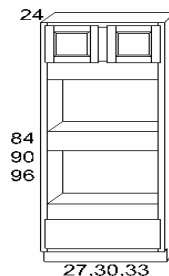

Oven Cabinet

OC3384
OC3390
OC3396

Accessories

CROWN MOLDING 1 5/8"	CM 1 5/8	TOE KICK 8'	TK8	ROLL-OUT-TRAY - ROT18
CROWN MOLDING 2 1/2"	CM 2 1/2	SCRIBE MOLDING 8"	SM8	ROLL-OUT-TRAY - ROT21
CROWN MOLDING 3 1/2"	CM 3 1/2"	OUTSIDE CORNER MOLDING	OCM8	ROLL-OUT-TRAY - ROT24
CROWN MOLDING - 4 1/2"	CM 4 1/2"	LIGHT RAIL MOLDING 8'	LM8	ROLL-OUT-TRAY - ROT30
BASE FILLER 3"	BF3	REFRIDGERATOR PANEL	PNL24x96x1/2	ROLL-OUT-TRAY - ROT33
BASE FILLER 6"	BF6	DISHWASHER PANEL-3"return	DWPNL	ROLL-OUT-TRAY - ROT36
WALL FILLER	WF330	ISLAND SKIN PANEL	PNL36x96	Wall Flute Filler WFF330
WALL FILLER	WF336	BASE MOLDING -8'	BM8	Wall Flute Filler WFF336
WALL FILLER	WF342	QUARTER ROUND - 8'	QR8	Wall Flute Filler WFF342
		BASE PANEL DOOR	BED24	
WALL FILLER	WF642	WALL PANEL DOOR	WED30	
TALL FILLER 3" x 96"	TF 3	WALL PANEL DOOR	WED36	
TALL FLUTE FILLER 3" x 96"	TFF3	WALL PANEL DOOR	WED42	

**Pantry and Oven Cabinets come in 24"D

**Contact us if you require any specifications that are not listed above.