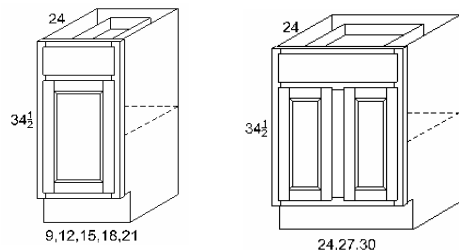

West Coast Granite & Kitchen Inc

1504 S Grand Ave, Santa Ana, CA 92705

Tel: 714-838-8938, Cell 714-496-6813, Fax 714-838-8920

www.westcoastgk.com

WALL CABINETS - CRÈME WHITE, MAHOGANY, MAPLE CHOCOCALTE

 <p>High Wall Cabinet 12" 15" 18", 2 door W3012 W3018 W3612 W3618 W3015 W3024 W3615 W3624</p>	 <p>High Wall Cabinet 30" 36", one OR two doors w/ 2 shelves W0930 W2730 W1536 W3336 W1230 W3030 W1836 W3636 W1530 W3330 W2136 W1830 W3630 W2436 W2130 W9036 W2736 W2430 W1236 W3036</p>	 <p>High Wall Cabinet 42", 2 doors w/ 2 shelves W0942 W2742 W1242 W3042 W1542 W3342 W1842 W3642 W2142 W2442</p>	
 <p>High Wall Diagonal 30" 36" & 42" WDC2430 WDC2442 WDC2430G/D WDC2442G/D WDC2436 WDC2436G/D</p>	 <p>Refrigerator Wall Cabinet 27" Deep W361224 W361524 W361824</p>	 <p>Plate Rack WPR3015</p>	 <p>Wine Rack WWR3012 WWR3612 SGH30 SGH36</p>
 <p>Wall Microwave Cabinet WMC2730 WMC2736 WMC2742</p>	 <p>Wall End Shelf WES0930 WEC1242-2 DR WES0936 WES0942 WEC1230-2 DR WEC1236-2 DR</p>	 <p>Wall End Corner WEC1230 WEC1236 WEC1242</p>	

BASE CABINETS

Base Cabinet

1 Drawer, 1 Door, 1 Shelf

B09 B21 B33
 B12 B24 B36
 B15 B27
 B18 B30

***Base cabinets start from 24" will b 2 doors

***B33 and B36 will be 2 doors & 2 drawers

Drawer Bases-Three Drawer