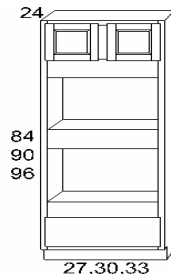

BASE CABINETS

Base Cabinet

1 Drawer, 1 Door, 1 Shelf

B09 B21 B33
 B12 B24 B36
 B15 B27
 B18 B30

***Base cabinets start from 24" will b 2 doors

***B30 and B36 will be 2 doors & 2 drawers

Drawer Bases-Three Drawer

DB12-3 DB24-3
 DB15-3 DB27-3
 DB18-3 DB30-3
 DB21-3

Sink Base

SB33
 SB36
 SB39
 SB42
 DSB42

Base Lazy Susan

BLS33 BLS36

Base Blind Corner L/R

BBC42

Base End shelf

BES12

Spice Rack

SP09

HIGH CABINETS

Pantry Cabinet

PC1884 PC2484 PC3084
 PC1890 PC2490 PC3090
 PC1896 PC2496 PC3096

Oven Cabinet

OC3384
 OC3390
 OC3396

**Pantry and Oven Cabinets come in 24"D

**Contact us if you require any specifications that are not listed above.